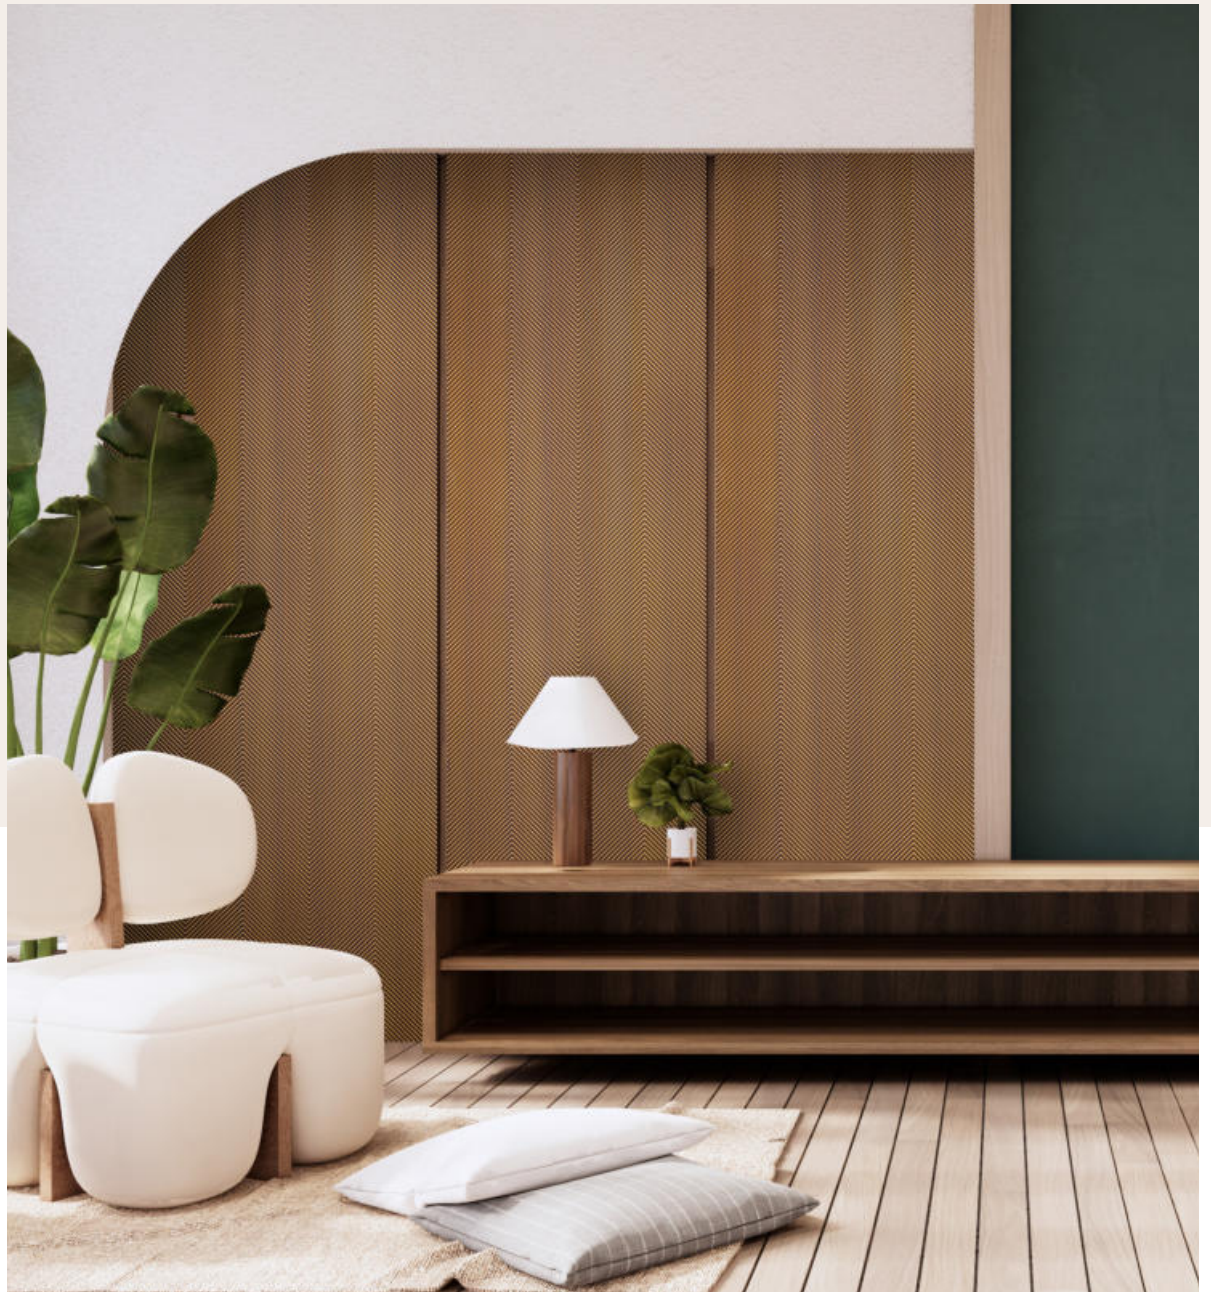

PHENOL & TOXIC FREE

FORMALDEHYDE FREE

100% RECYCLABLE

SIZE : 8 FEET X 2 FEET | THICKNESS : 4 MM

EXCLUZIO[®]
CHARCOAL PANEL

SPIKESO

S0-607

QUALITY APPROVED