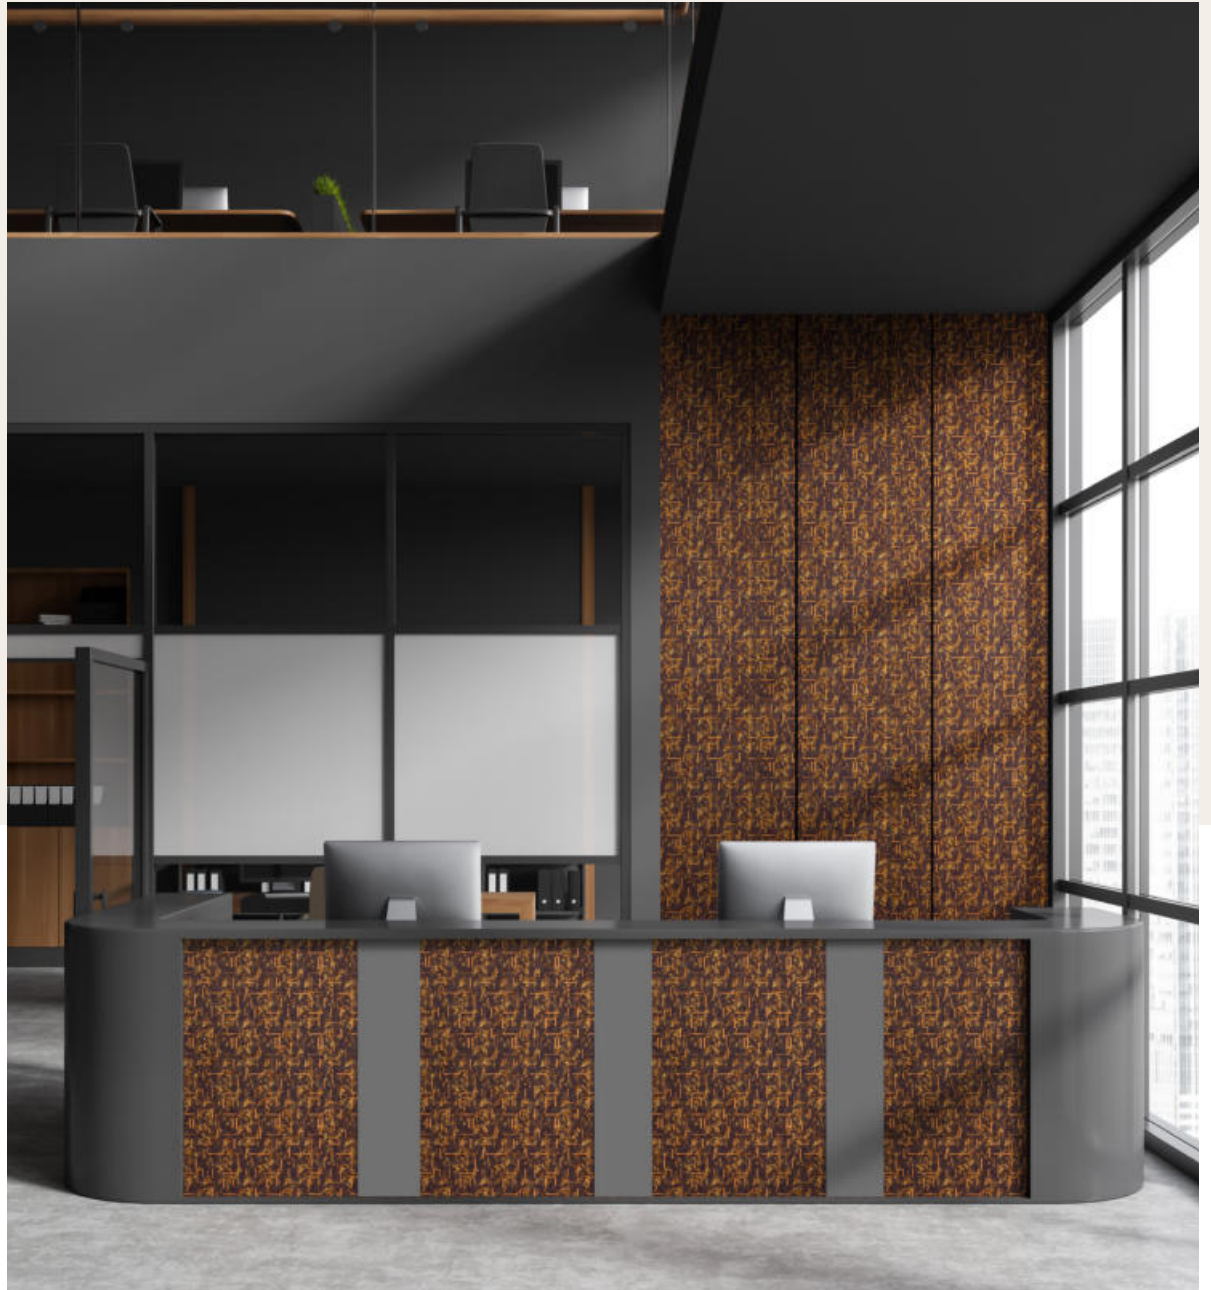

QUALITY
APPROVED

WATER DIP
PROOF

NO SHRINKING
OR SWELLING

BORER &
TERMITE PROOF

PHENOL & TOXIC
FREE

FORMALDEHYDE
FREE

100%
RECYCLABLE

SIZE : 8 FEET X 2 FEET | THICKNESS : 4 MM

EXCLUZIO®
CHARCOAL PANEL